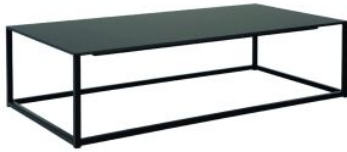

CODE 120 120X60X30 - BLACK

A Pedrali R&D design with a height of 42 cm and a width of 59 cm, better known in our assortment as CODE 60. We offer also the CODE 120 with a height of 32 cm and a width of 119 cm. Both available in white and black.

Dimensions

☒ Length/dept 119 cm

▶ Width 59 cm

± Height 32 cm

⊥ Sit height 0 cm

⊙ Diameter 0 cm

Designer	Pedrali R&D	Frame	laquered metal
Table Top	Wood	Dimensions	
Similar To RAL	0	Seating	
Backrest		Pantone	
Length/Dept	119 cm	Width	59 cm
Height	32 cm	Designer	Pedrali R&D
Color	Black	Color Name	Black
Frame	laquered metal	Frame Color	Black
Table Top	Wood	Table Top Color	Wood
Sit Height	0 cm	Diameter	0 cm
Dimensions		Top Layer	
Color		Similar To RAL	0
Seating		Seating Color	
Backrest		Backrest Color	
Additional Material		Additional Material Color	
Unit		Amount KW	0